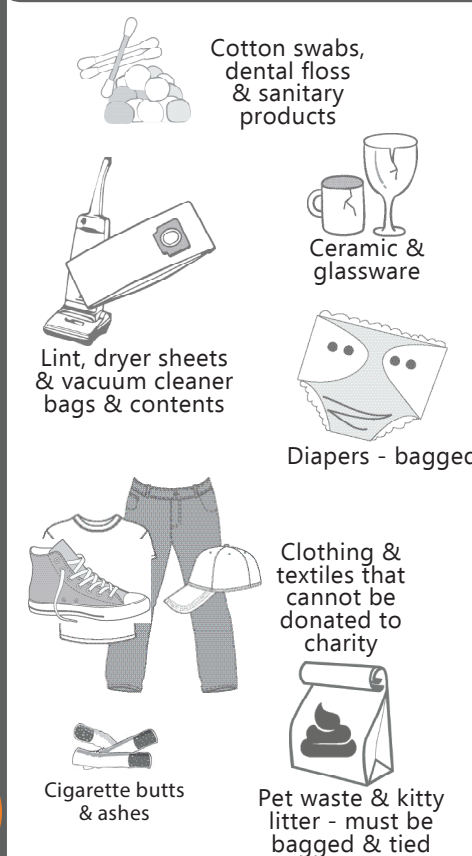

Glass Recycling

Can also be taken to the Depot!

Garbage

- Bi-weekly pick-up
- ONE 120 litre container

Depot Drop-Off

This material is NOT collected at the curb

Search for a recycling depot at www.recyclebc.ca