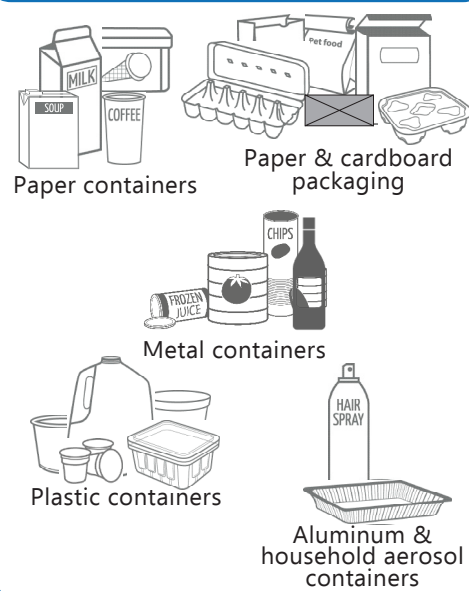

Compostables

- Weekly pick-up
- ONE 120 litre container
- May use paper bin liners
- No regular, compostable or biodegradable plastic bin liners

Mixed Recyclables

- Bi-weekly pick-up
- Unlimited recycling
- Please rinse containers
- Please separate glass

Glass Recycling

Can also be taken to the Depot!

Garbage

- Bi-weekly pick-up
- ONE 120 litre container

Depot Drop-Off

This material is NOT collected at the curb

Search for a recycling depot at www.recyclebc.ca