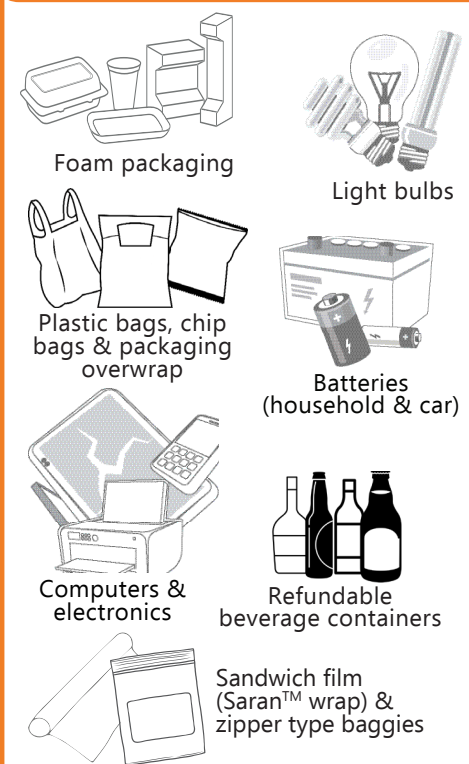

Glass Recycling

Can also be taken to the Depot!

Garbage

- Bi-weekly pick-up
- ONE 120 litre container

Depot Drop-Off

This material is NOT collected at the curb

Search for a recycling depot at www.recyclebc.ca